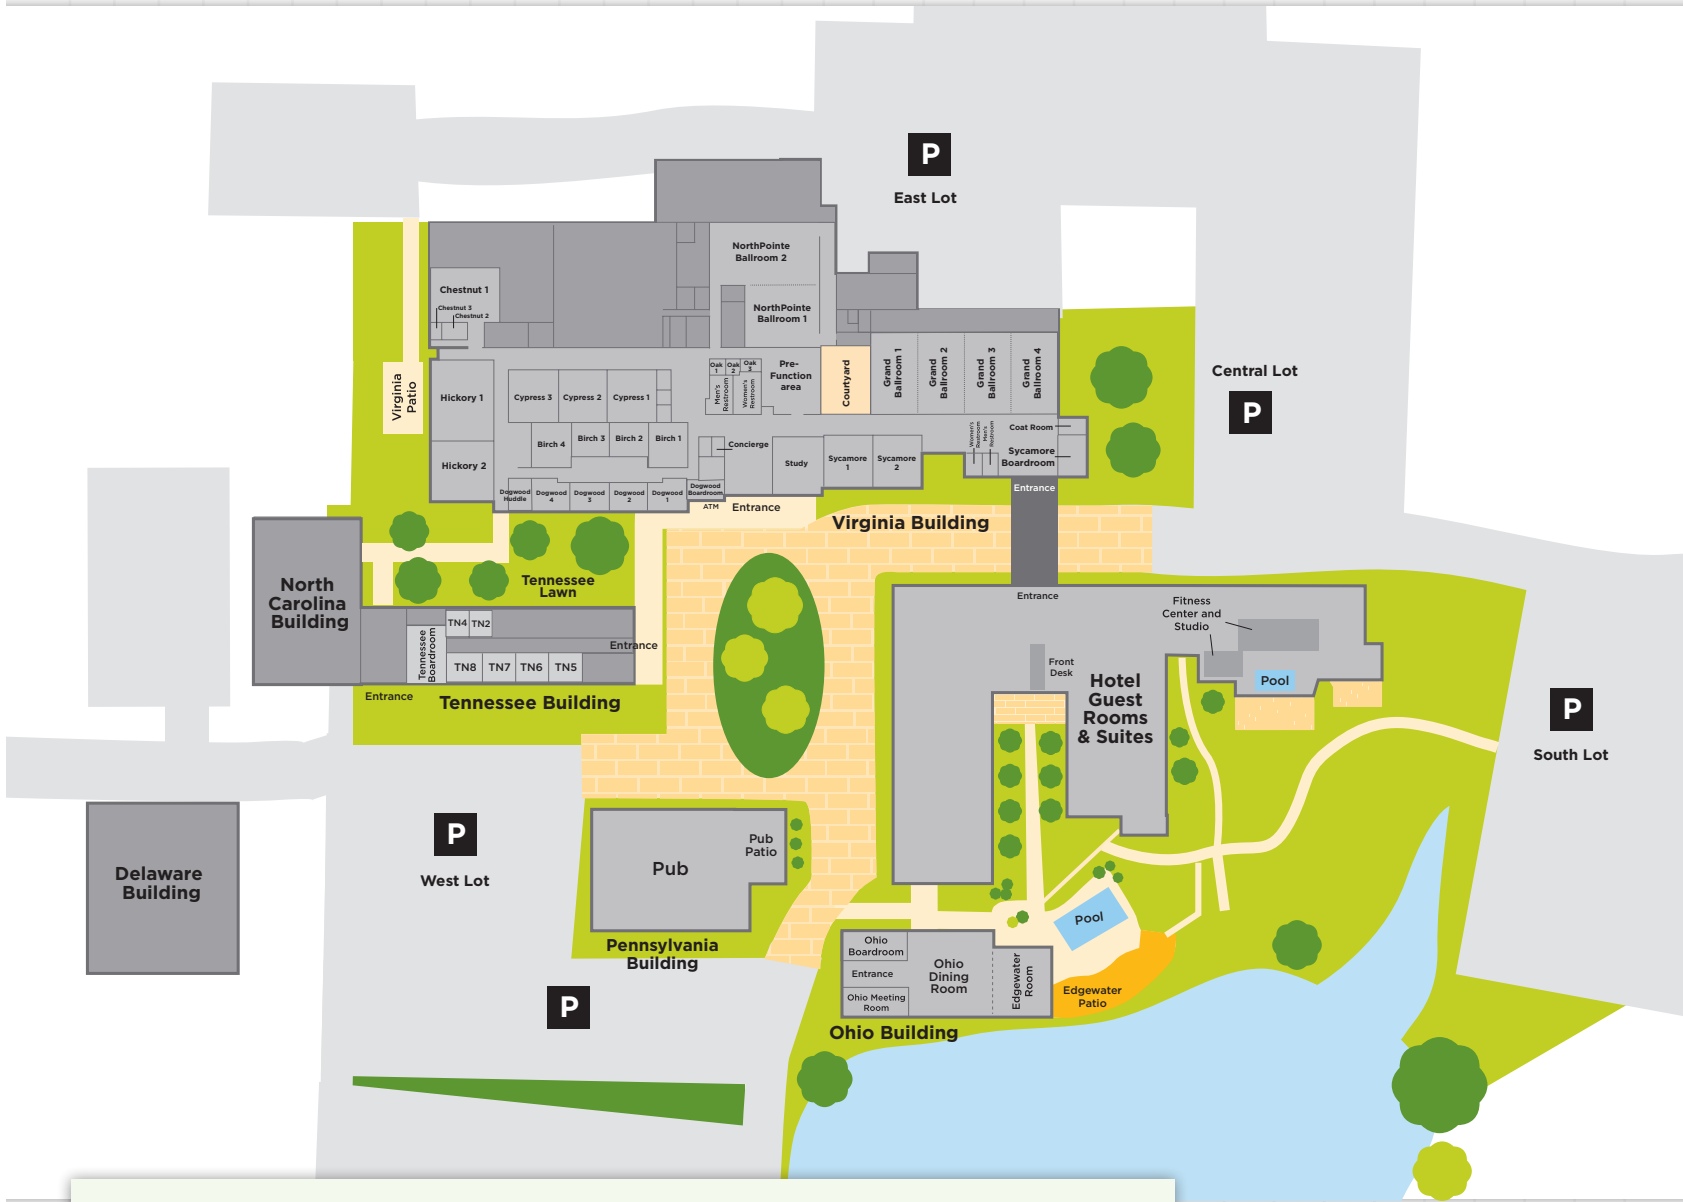

Celebrate your special day in an unforgettable way at Nationwide Hotel and Conference Center, a wedding destination like no other. Just minutes from Columbus's finest shopping, dining and entertainment, Nationwide Hotel and Conference Center is a full-service wedding venue situated on a 15-acre park-like setting...a private oasis with every imaginable amenity.

and friends. Nationwide Hotel and Conference Center's onsite boutique hotel boasts 193 guest rooms, the ultimate convenience for your guests.

But the perfect place wouldn't be complete without service that is simply unequalled. Our Wedding Planners and Event Team will delight in every detail. This is your day. We'll make sure it's magnificent.

Nationwide®

HOTEL AND CONFERENCE CENTER

For more information or to schedule a site tour,
please call 614-880-4169.

Nationwide Conference Center Capacity

Room Name	Building	Dimensions (ft)	Sq. Ft.	U-Shape	Block O	Conference	Team Tables	Classroom	Theatre	Rounds	Reception	Dining
Grand Ballroom	Virginia	120x50	6000	-	-	-	216	275	528	480	600	-
Ballroom 1	Virginia	30x50	1500	32	40	22	54	60	132	96	140	-
Ballroom 2	Virginia	30x50	1500	32	40	22	54	60	132	96	140	-
Ballroom 3	Virginia	30x50	1500	32	40	22	54	60	132	96	140	-
Ballroom 4	Virginia	30x50	1500	32	40	22	54	60	132	96	140	-
NorthPointe Prefunction	Virginia	37x44	1628	-	-	-	-	-	-	-	180	-
NorthPointe Ballroom	Virginia	-	4360	-	-	-	144	210	310	280	450	-
NorthPointe Ballroom 1	Virginia	40x47	1880	48	56	30	60	80	130	120	180	-
NorthPointe Ballroom 2	Virginia	40x62	2480	60	70	48	78	120	170	150	240	-
Hickory 1	Virginia	40x51	2040	44	48	32	72	96	130	120	218	-
Hickory 2	Virginia	40x38	1520	32	40	22	54	72	90	90	164	-
Main Dining Room	Ohio	55x60	3360	-	-	-	-	-	-	-	-	175
Edgewater Room	Ohio	38.5x60	2310	-	-	-	-	-	-	200	240	200
Edgewater Patio	Ohio	-	-	-	-	-	-	-	-	-	240	-
Ohio Boardroom	Ohio	22x16	352	-	-	16	-	-	-	-	-	-
Ohio Meeting Room	Ohio	24x18	432	-	-	-	-	-	-	30	40	-
Pub	Pennsylvania	-	-	-	-	-	-	-	-	-	100	-